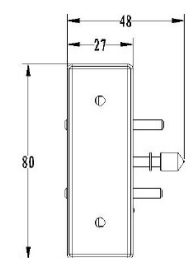

PRODUCT SHEET

Description:

Striker, PTO, F/Mifare1 Lock, F/Cabinet Doors, 80x27x21,5mm, Steel/Black ABS

Item number:

14.60.285-0

Units	Box	Carton	HS Code	Barcode
Pcs.	1	200	8301600090	
				5704866495288

SISO A/S