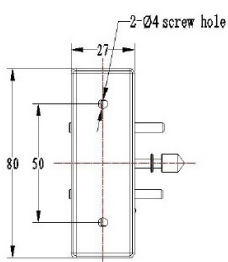

PRODUCT SHEET

Description:

Striker, PTO, F/Mifare1 Lock, F/Cabinet Doors, 80x27x21,5mm, Steel/Black ABS

Item number:

14.60.285-0

Units	Box	Carton	HS Code	Barcode
Pcs.	1	200	8301600090	
				5704866495288

SISO A/S